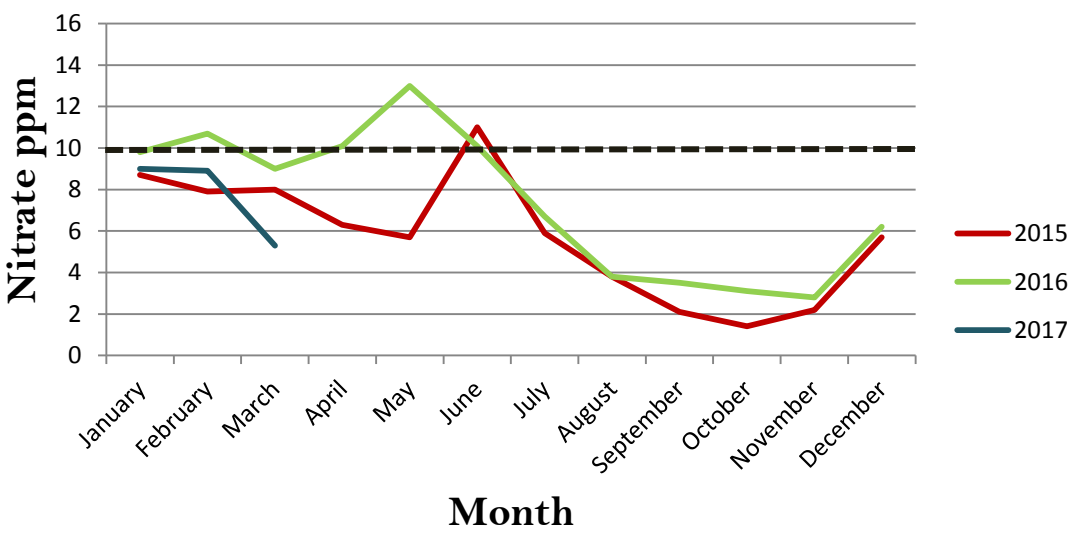

## Lake Springfield Nitrate Levels

## Lake Decatur Nitrate Levels