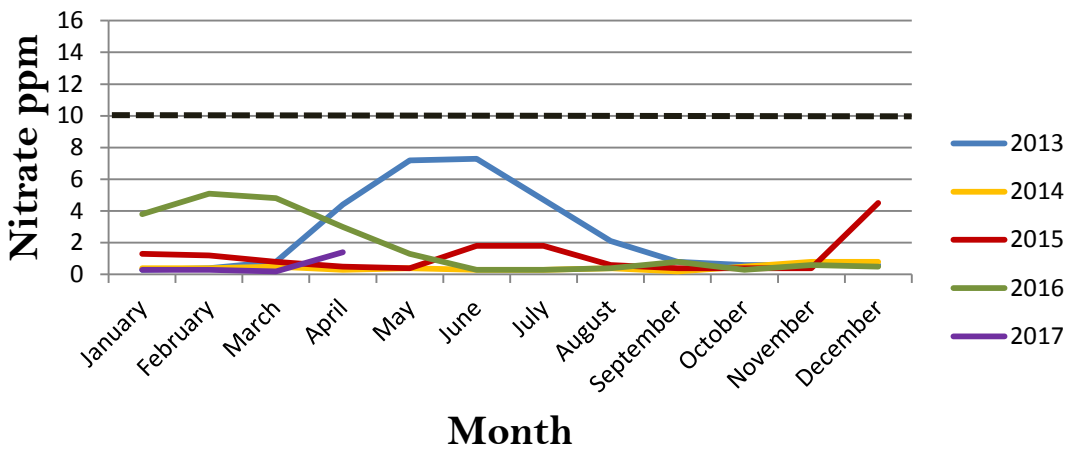

## Lake Springfield Nitrate Levels

## Lake Decatur Nitrate Levels